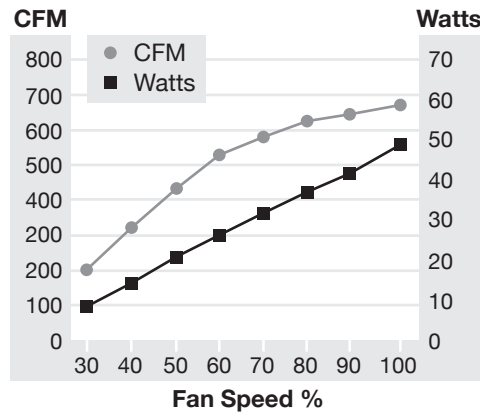

*Fig 1. Serrations on the trailing edge and winglets on the end of each blade, top-and-bottom, significantly reduce turbulence. The result is a **quieter, more efficient, and more productive fan.***

*Fig 2. ZOO Fans' proprietary stator ring reduces centrifugal and angular flow, **straightens the air column, increases air speed, and significantly increases the throw.***

PRODUCT SPECIFICATIONS

H30 AC Premium Efficiency

H-SERIES | OPEN CEILING

DESTRATIFICATION FANS FOR CEILINGS UP TO 30' HIGH

Dimensions

Specifications

Model	H30 Premium Efficiency	
Volts	115	230
Hz	60	50/60
Watts	46	46
Amps	0.44	0.23
CFM	670	670
Wt. (lbs.)	15	15

Fan Speed vs CFM and Power Usage

Sound Level Calculations

Hanging Height	dBa*
20 feet	44.3
25 feet	42.4
30 feet	40.8

*based on non-reflective area

Motor

- > Composite fan blades with patented design deliver unmatched efficiency
- > Ultra-reliable Ziehl-Abegg® motor with thermal overload protection
- > Sealed, lifetime lubricated bearings