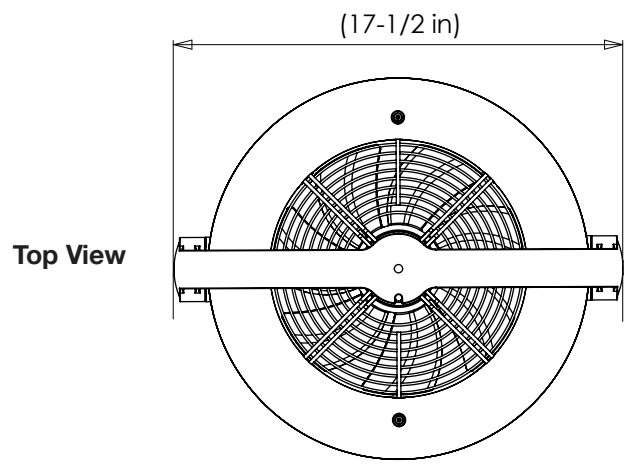

*Fig 1. Serrations on the trailing edge and winglets on the end of each blade, top-and-bottom, significantly reduce turbulence. The result is a **quieter, more efficient, and more productive fan.***

*Fig 2. ZOO Fans' proprietary stator ring reduces centrifugal and angular flow, **straightens the air column, increases air speed, and significantly increases the throw.***

PRODUCT SPECIFICATIONS

H30 AC Premium Efficiency

H-SERIES | OPEN CEILING

DESTRATIFICATION FANS FOR CEILINGS UP TO 30' HIGH

Dimensions

Specifications

Model	H30 Premium Efficiency	
Volts	115	230
Hz	60	50/60
Watts	46	46
Amps	0.44	0.23
CFM	670	670
Wt. (lbs.)	15	15