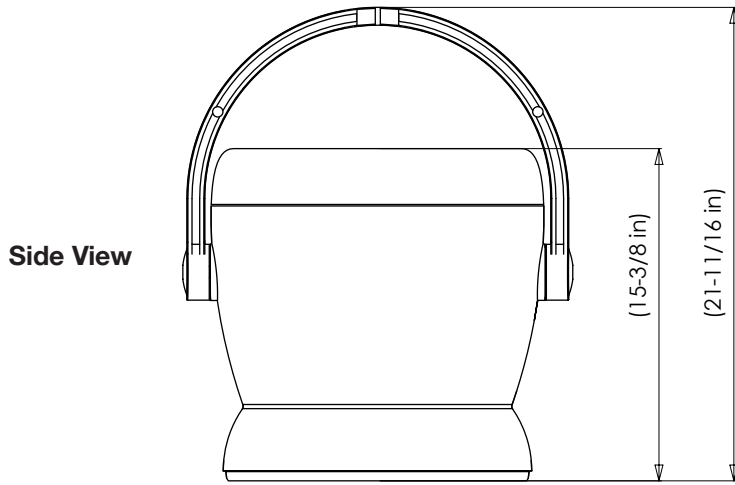

*Fig 1. Serrations on the trailing edge and winglets on the end of each blade, top-and-bottom, significantly reduce turbulence. The result is a **quieter, more efficient, and more productive fan.***

*Fig 2. ZOO Fans' proprietary stator ring reduces centrifugal and angular flow, **straightens the air column, increases air speed, and significantly increases the throw.***

PRODUCT SPECIFICATIONS

H30 AC Premium Efficiency

H-SERIES | OPEN CEILING

DESTRATIFICATION FANS FOR CEILINGS UP TO 30' HIGH

Dimensions

Specifications

Model	H30 Premium Efficiency	
Volts	115	230
Hz	60	50/60
Watts	46	46
Amps	0.44	0.23
CFM	670	670
Wt. (lbs.)	15	15