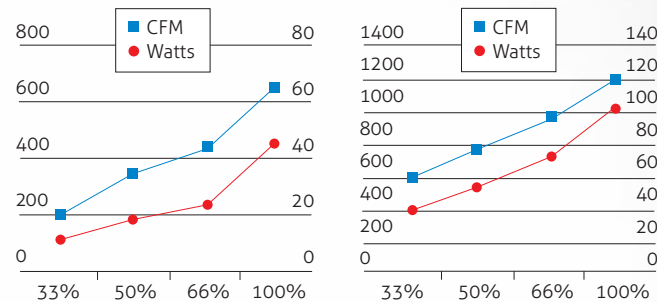

Installation Hardware Included

- > 8' Main cable with fast-locking Gripple® and attachment hardware
- > 12' Stabilization tether with fast-locking Gripple® and attachment hardware

Housing

- > UV treated, flame resistant plastic
- > Durable double-wall construction
- > Patented design

Motor

- > Composite fan blades with patented design deliver unmatched efficiency
- > Ultra reliable Ziehl-Abegg external rotor motor with thermal overload protection
- > 30,000-40,000 hour lubricated service life

Available Colors

- Off White
- Black

Additional Available Options

- > Three Prong Plug
- > Exhaust Safety Grill

ZOO Fans patented design eliminates hot and cold spots. HVAC systems run less.

Model	Volts	Hz	Watts	Amps	CFM	Wt. (lbs.)
H30	115/230	60	46	0.44/0.22	670	15
H60	115/230	60	104	0.95/0.48	1200	23

H30

Ceiling Height

12' min. 30' max.

H60

Ceiling Height

12' min. 95' max.

Sound Level Calculations

Based on non-reflective area.

Hanging Height	dBa	Hanging Height	dBa
20'	44.3	40'	42.3
25'	42.4	50'	40.4
30'	40.8	60'	38.8

Fan Speed versus CFM and Power Usage

Dimensions

Height	Width	Height	Width
21.20"	17.50"	25.80"	16.25"

Coverage

Each fan covers from 1200-2500 sq. ft., depending on the following variables:

- > Ceiling height
- > Overall square footage
- > Targeted number of air-turns per hour
- > Fan model

Free design and layout—just contact us!

Lowering the Cost of High Ceilings™

855-ZOO-FANS
(855-966-3267)
1650 38th St. Suite 201W
Boulder, CO 80301
zoofans.com